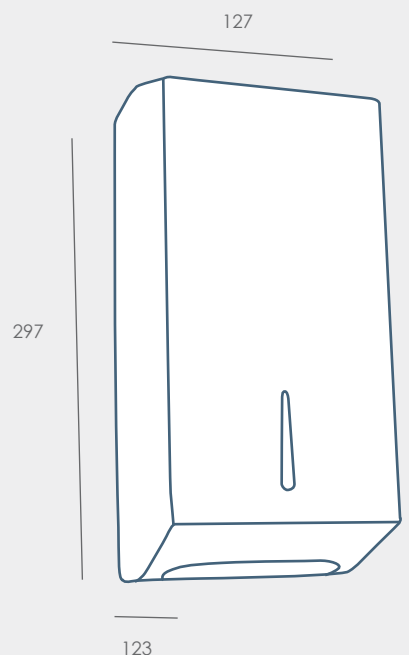

FEATURES

- Contemporary style
- Top quality grade of stainless steel
- Suitable for high specification washrooms
- 0.9mm 304 brushed stainless steel
- Wall mounting kit
- Holds 2 x 250 sheets of 2 ply bulk pack paper
- Key lockable

H66Y

FINISH	BOX QTY	CAPACITY	DIMENSIONS (mm)	WARRANTY
Brushed stainless steel	10	2 X 250 sheets	W127 x H297 x D123	1 year